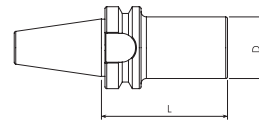

FIG1

FIG2

刀桿配件

後拉筒夾
Collet

ITEM NO.
型號

- BT30-SDC06-060K
- BT30-SDC06-090K
- BT30-SDC12-080K
- BT40-SDC06-060K
- BT40-SDC06-090K
- BT40-SDC06-120K
- BT40-SDC06-150K
- BT40-SDC08-060K
- BT40-SDC08-090K
- BT40-SDC08-120K
- BT40-SDC08-150K
- BT40-SDC12-070K
- BT40-SDC12-090K
- BT40-SDC12-120K
- BT40-SDC12-150K
- BT50-SDC06-110K
- BT50-SDC06-155K
- BT50-SDC06-200K
- BT50-SDC08-110K
- BT50-SDC08-155K
- BT50-SDC08-200K
- BT50-SDC12-110K
- BT50-SDC12-155K
- BT50-SDC12-200K

ITEM NO.
型號

- BT30-DCM20-085
- BT30-DCM25-085
- BT40-DCM20-085
- BT40-DCM20-105
- BT40-DCM25-085
- BT40-DCM32-090
- BT40-DCM32-105
- BT40-DCM32-135
- BT40-DCM32-150
- BT50-DCM25-105
- BT50-DCM25-135
- BT50-DCM25-150
- BT50-DCM32-105
- BT50-DCM32-135
- BT50-DCM32-150
- BT50-DCM32-165
- BT50-DCM32-200
- BT50-DCM42-110
- BT50-DCM42-165
- BT50-DCM42-200