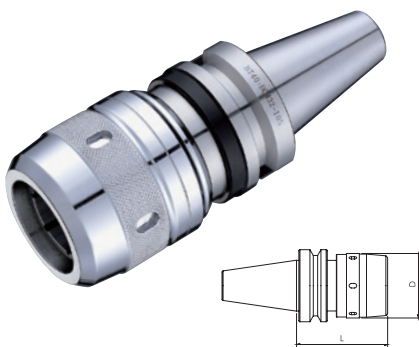

FIG1

FIG2

刀桿配件

後拉筒夾
Collet

ITEM NO.
型號

- BT30-SDC06-060K
- BT30-SDC06-090K
- BT30-SDC12-080K
- BT40-SDC06-060K
- BT40-SDC06-090K
- BT40-SDC06-120K
- BT40-SDC06-150K
- BT40-SDC08-060K
- BT40-SDC08-090K
- BT40-SDC08-120K
- BT40-SDC08-150K
- BT40-SDC12-070K
- BT40-SDC12-090K
- BT40-SDC12-120K
- BT40-SDC12-150K
- BT50-SDC06-110K
- BT50-SDC06-155K
- BT50-SDC06-200K
- BT50-SDC08-110K
- BT50-SDC08-155K
- BT50-SDC08-200K
- BT50-SDC12-110K
- BT50-SDC12-155K
- BT50-SDC12-200K

ITEM NO.
型號

- BT30-DCM20-085
- BT30-DCM25-085
- BT40-DCM20-085
- BT40-DCM20-105
- BT40-DCM25-085
- BT40-DCM32-090
- BT40-DCM32-105
- BT40-DCM32-135
- BT40-DCM32-150
- BT50-DCM25-105
- BT50-DCM25-135
- BT50-DCM25-150
- BT50-DCM32-105
- BT50-DCM32-135
- BT50-DCM32-150
- BT50-DCM32-165
- BT50-DCM32-200
- BT50-DCM42-110
- BT50-DCM42-165
- BT50-DCM42-200