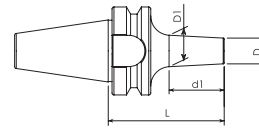

FIG1

FIG2

刀桿配件

後拉筒夾
Collet

ITEM NO.
型號

- BT30-SDC06-060K
- BT30-SDC06-090K
- BT30-SDC12-080K
- BT40-SDC06-060K
- BT40-SDC06-090K
- BT40-SDC06-120K
- BT40-SDC06-150K
- BT40-SDC08-060K
- BT40-SDC08-090K
- BT40-SDC08-120K
- BT40-SDC08-150K
- BT40-SDC12-070K
- BT40-SDC12-090K
- BT40-SDC12-120K
- BT40-SDC12-150K
- BT50-SDC06-110K
- BT50-SDC06-155K
- BT50-SDC06-200K
- BT50-SDC08-110K
- BT50-SDC08-155K
- BT50-SDC08-200K
- BT50-SDC12-110K
- BT50-SDC12-155K
- BT50-SDC12-200K

ITEM NO.
型號

- BT30-DCM20-085
- BT30-DCM25-085
- BT40-DCM20-085
- BT40-DCM20-105
- BT40-DCM25-085
- BT40-DCM32-090
- BT40-DCM32-105
- BT40-DCM32-135
- BT40-DCM32-150
- BT50-DCM25-105
- BT50-DCM25-135
- BT50-DCM25-150
- BT50-DCM32-105
- BT50-DCM32-135
- BT50-DCM32-150
- BT50-DCM32-165
- BT50-DCM32-200
- BT50-DCM42-110
- BT50-DCM42-165
- BT50-DCM42-200