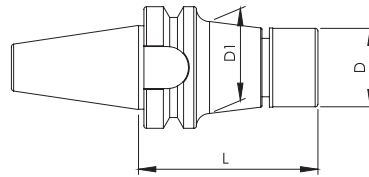

FIG1

FIG2

ITEM NO. 型號	ITEM NO. 型號
BT30-PSK10-045G	BT40-PSK25-080G
BT30-PSK10-060G	BT40-PSK25-120G
BT30-PSK10-090G	BT40-PSK25-150G
BT30-PSK10-130G	BT40-PSK25-200G
BT30-PSK13-060G	BT50-PSK10-105G
BT30-PSK13-075G	BT50-PSK10-135G
BT30-PSK13-090G	BT50-PSK10-150G
BT30-PSK13-130G	BT50-PSK10-165G
BT30-PSK16-060G	BT50-PSK10-200G
BT30-PSK16-090G	BT50-PSK13-105G
BT30-PSK16-130G	BT50-PSK13-135G
BT30-PSK20-060G	BT50-PSK13-150G
BT30-PSK20-090G	BT50-PSK13-165G
BT30-PSK25-090G	BT50-PSK13-200G
BT40-PSK10-060G	BT50-PSK16-065G
BT40-PSK10-090G	BT50-PSK16-105G
BT40-PSK10-120G	BT50-PSK16-135G
BT40-PSK10-150G	BT50-PSK16-150G
BT40-PSK10-165G	BT50-PSK16-165G
BT40-PSK10-200G	BT50-PSK16-200G
BT40-PSK13-060G	BT50-PSK16-250G
BT40-PSK13-090G	BT50-PSK16-300G
BT40-PSK13-120G	BT50-PSK20-105G
BT40-PSK13-150G	BT50-PSK20-135G
BT40-PSK13-165G	BT50-PSK20-150G
BT40-PSK13-200G	BT50-PSK20-165G
BT40-PSK16-060G	BT50-PSK20-200G
BT40-PSK16-090G	BT50-PSK20-250G
BT40-PSK16-120G	BT50-PSK20-300G
BT40-PSK16-150G	BT50-PSK25-105G
BT40-PSK16-165G	BT50-PSK25-135G
BT40-PSK16-200G	BT50-PSK25-150G
BT40-PSK20-060G	BT50-PSK25-165G
BT40-PSK20-090G	BT50-PSK25-200G
BT40-PSK20-120G	BT50-PSK25-250G
BT40-PSK20-150G	BT50-PSK25-300G
BT40-PSK20-200G	-

刀桿配件

SK 筒夾
Collet

全圓板手
Wrench

板手 (PAT.P.)
Wrench (PAT.P.)